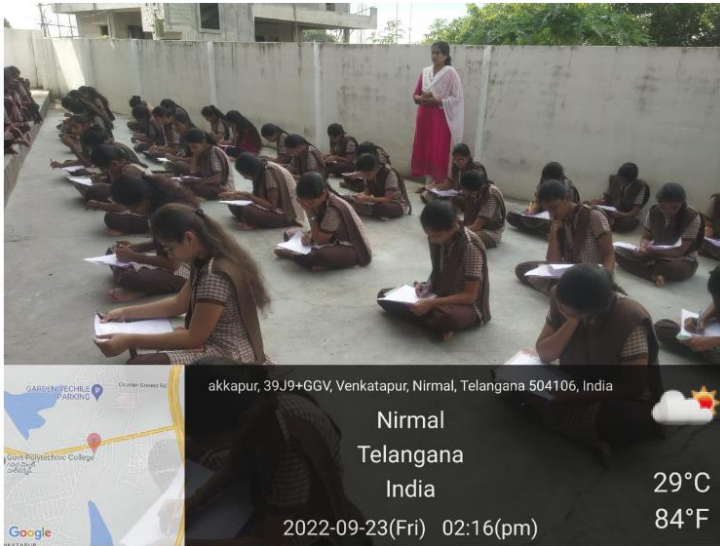

Telangana Social Welfare Residential Degree College for Women, Nirmal

Dist: Nirmal 504106

Sri E. Venkateshwarlu
MA, B.Ed, M. Phil.
Principal

Mobile: +91-7995660879
E-Mail:prl-rdcw-nrml-swrs@telangana.gov.in

PRINCIPAL
TELANGANA SOCIAL WELFARE
RESIDENTIAL DEGREE COLLEGE
FOR WOMEN: NIRMAL.