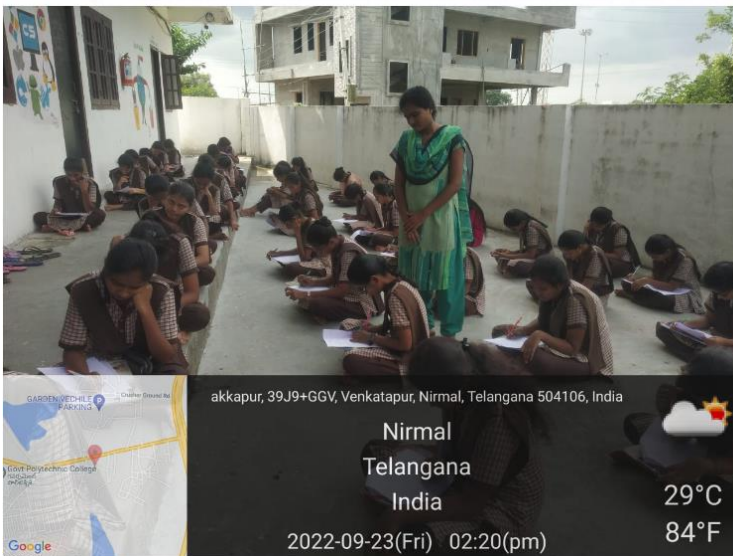

Telangana Social Welfare Residential Degree College for Women, Nirmal

Dist: Nirmal 504106

Sri E. Venkateshwarlu
MA, B.Ed, M. Phil.
Principal

Mobile: +91-7995660879
E-Mail:prl-rdcw-nrml-swrs@telangana.gov.in

PRINCIPAL
TELANGANA SOCIAL WELFARE
RESIDENTIAL DEGREE COLLEGE
FOR WOMEN: NIRMAL.