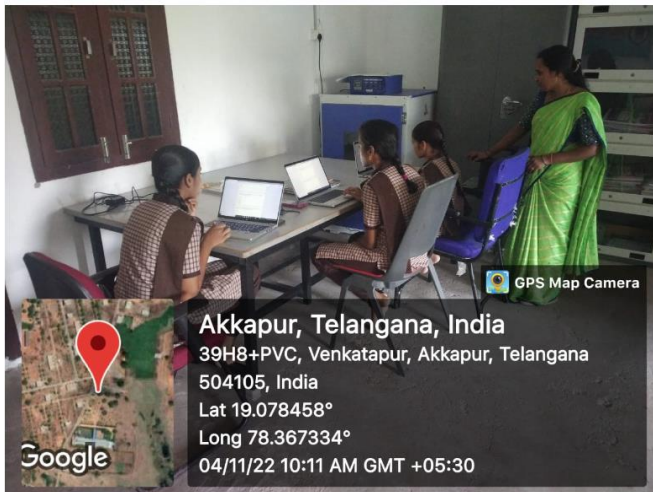

Telangana Social Welfare Residential Degree College for Women, Nirmal

Dist: Nirmal 504106

Sri E. Venkateshwarlu
MA, B.Ed, M. Phil.
Principal

Mobile: +91-7995660879
E-Mail:prl-rdcw-nrml-swrs@telangana.gov.in

PRINCIPAL
TELANGANA SOCIAL WELFARE
RESIDENTIAL DEGREE COLLEGE
FOR WOMEN: NIRMAL.