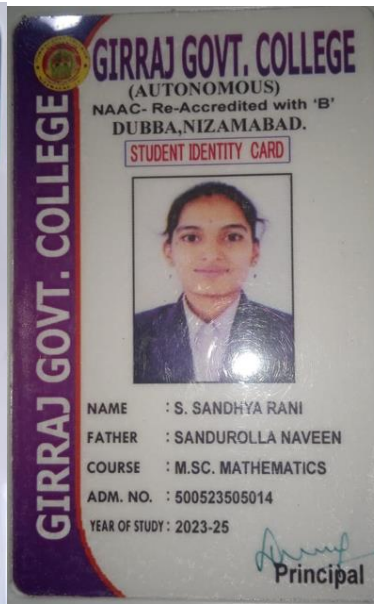

Telangana Social Welfare Residential Degree College for Women, Nirmal

Dist: Nirmal 504106

Sri E. Venkateshwarlu
MA, B.Ed, M. Phil.
Principal

Mobile: +91-7995660879
E-Mail:prl-rdcw-nrml-swrs@telangana.gov.in

PRINCIPAL
TELANGANA SOCIAL WELFARE
RESIDENTIAL DEGREE COLLEGE
FOR WOMEN: NIRMAL.