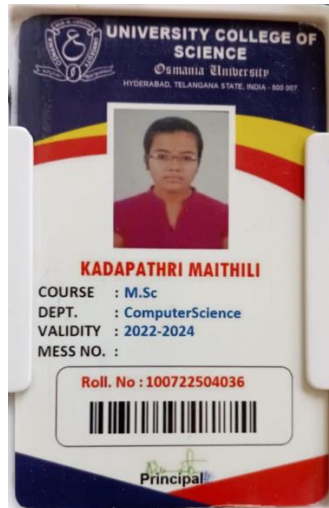

Telangana Social Welfare Residential Degree College for Women, Nirmal

Dist: Nirmal 504106

Sri E. Venkateshwarlu
MA, B.Ed, M. Phil.
Principal

Mobile: +91-7995660879
E-Mail: prl-rdcw-nrml-swrs@telangana.gov.in

Proofs 2021-2022

PRINCIPAL
TELANGANA SOCIAL WELFARE
RESIDENTIAL DEGREE COLLEGE
FOR WOMEN: NIRMAL.