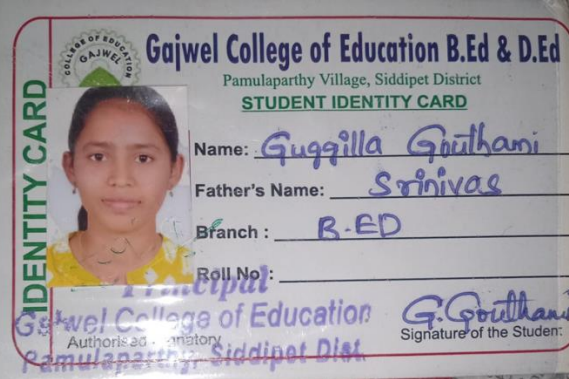

Telangana Social Welfare Residential Degree College for Women, Nirmal

Dist: Nirmal 504106

Sri E. Venkateshwarlu
MA, B.Ed, M. Phil.
Principal

Mobile: +91-7995660879
E-Mail:prl-rdcw-nrml-swrs@telangana.gov.in

PRINCIPAL
TELANGANA SOCIAL WELFARE
RESIDENTIAL DEGREE COLLEGE
FOR WOMEN: NIRMAL.