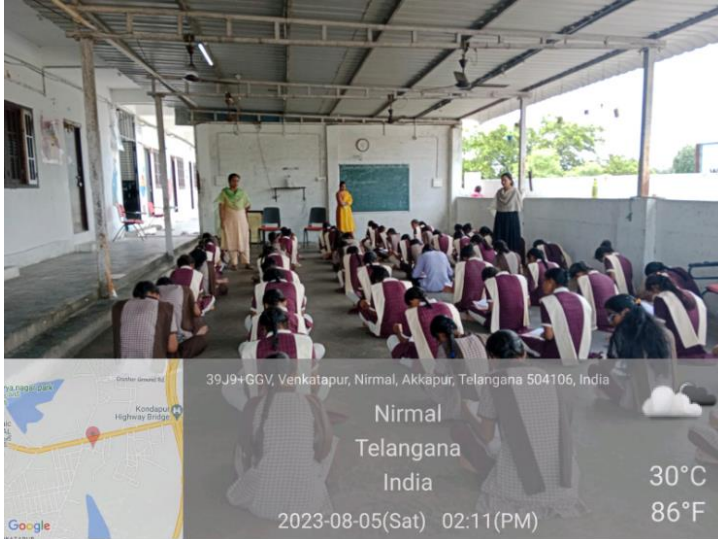

Telangana Social Welfare Residential Degree College for Women, Nirmal

Dist: Nirmal 504106

Sri E. Venkateshwarlu
MA, B.Ed, M. Phil.
Principal

Mobile: +91-7995660879
E-Mail:prl-rdcw-nrml-swrs@telangana.gov.in

PRINCIPAL
TELANGANA SOCIAL WELFARE
RESIDENTIAL DEGREE COLLEGE
FOR WOMEN: NIRMAL.