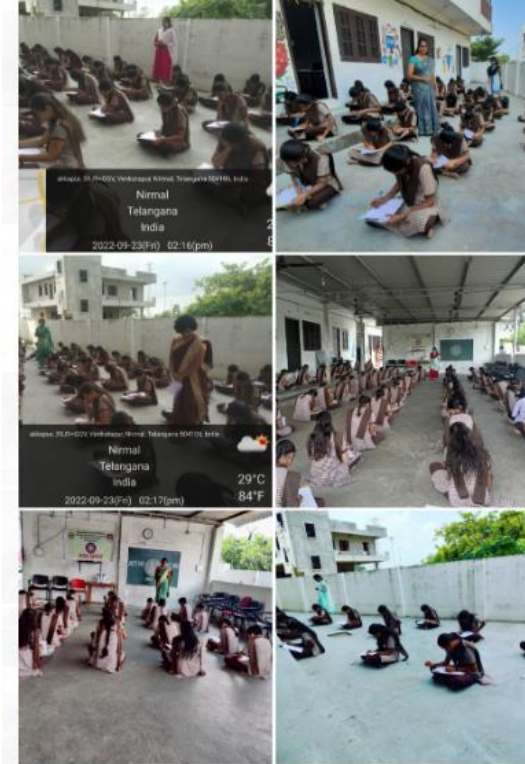

Telangana Social Welfare Residential Degree College for Women, Nirmal

Dist: Nirmal 504106

Sri E. Venkateshwarlu
MA, B.Ed, M. Phil.
Principal

Mobile: +91-7995660879
E-Mail:prl-rdcw-nrml-swrs@telangana.gov.in

PRINCIPAL
TELANGANA SOCIAL WELFARE
RESIDENTIAL DEGREE COLLEGE
FOR WOMEN: NIRMAL.