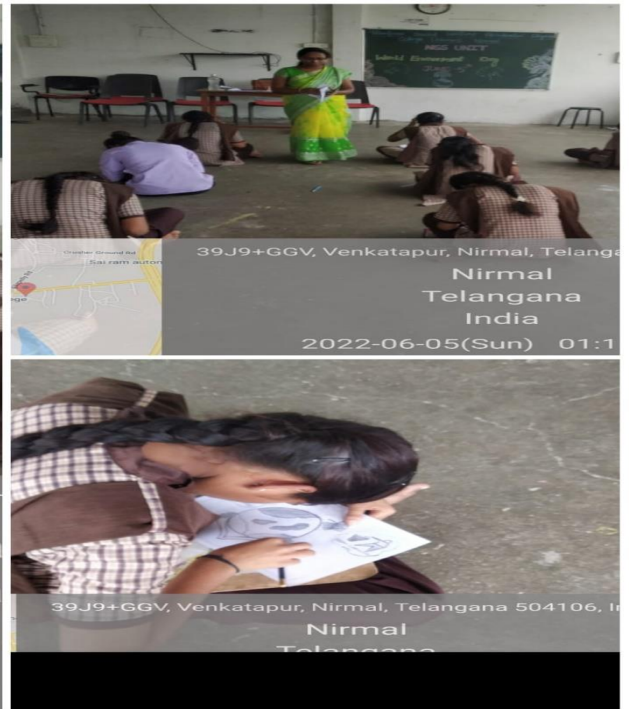

Telangana Social Welfare Residential Degree College For Women, Nirmal

Dist: Nirmal 504106

Sri E. Venkateshwarlu

Mobile: +91-7995660879

MA, B.Ed, M. Phil.

E-Mail:prl-rdcw-nrml-swrs@telangana.gov.in

Principal

World Environment Day:

9+GGV, Venkatapur, Nirmal, Nirma
Telanga
India
2022-06-05(Sun)

39J9+GGV, Venkatapur, Nirmal, Telanga
Nirmal
Telangana
India
2022-06-05(Sun) 01:1

39J9+GGV, Venkatapur, Nirmal, Telangana 504106, I
Nirmal
Telangana