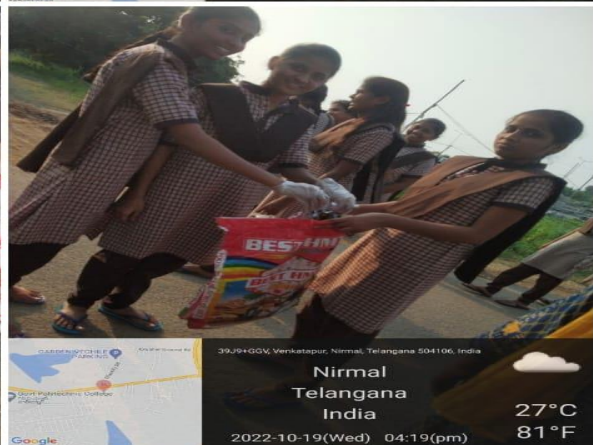

NO PLASTIC DAY CAMPAIGN:

PRINCIPAL
TELANGANA SOCIAL WELFARE
RESIDENTIAL DEGREE COLLEGE
FOR WOMEN: NIRMAL.

Telangana Social Welfare Residential Degree College For Women, Nirmal

Dist: Nirmal 504106

Sri E. Venkateshwarlu
7995660879
MA, B.Ed, M. Phil.
Principal.