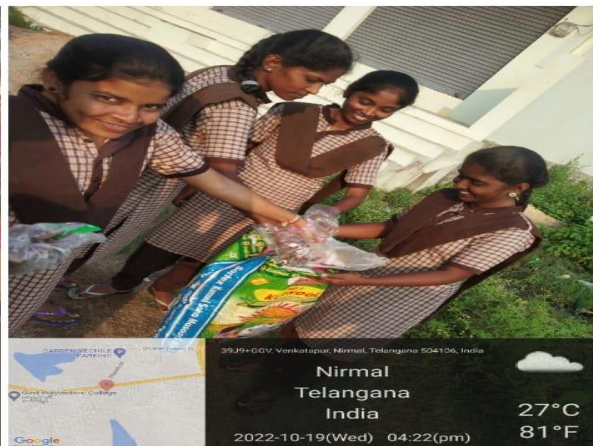

NO PLASTIC DAY CAMPAIGN:

PRINCIPAL
TELANGANA SOCIAL WELFARE
RESIDENTIAL DEGREE COLLEGE
FOR WOMEN: NIRMAL.

Telangana Social Welfare Residential Degree College For Women, Nirmal

Dist: Nirmal 504106

Sri E. Venkateshwarlu
7995660879
MA, B.Ed, M. Phil.
Principal.