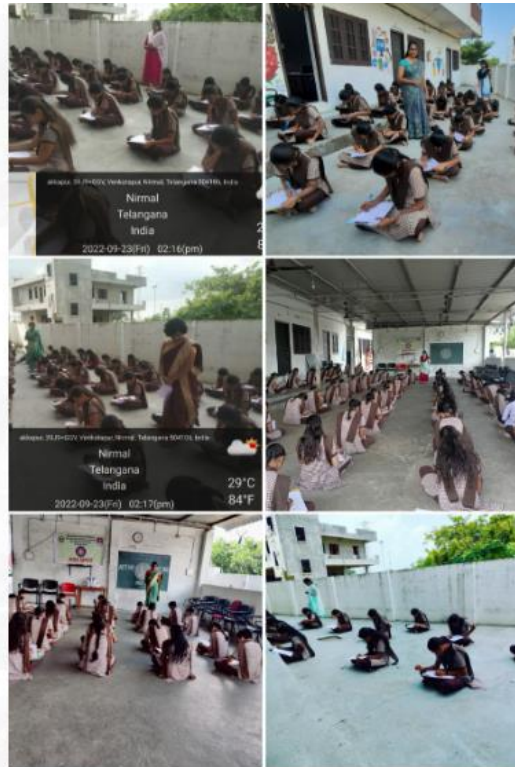

Telangana Social Welfare Residential Degree College for Women, Nirmal

Dist: Nirmal 504106

Sri E. Venkateshwarlu
MA, B.Ed, M. Phil.
Principal

Mobile: +91-7995660879
E-Mail:prl-rdcw-nrml-swrs@telangana.gov.in

PRINCIPAL
TELANGANA SOCIAL WELFARE
RESIDENTIAL DEGREE COLLEGE
FOR WOMEN: NIRMAL.