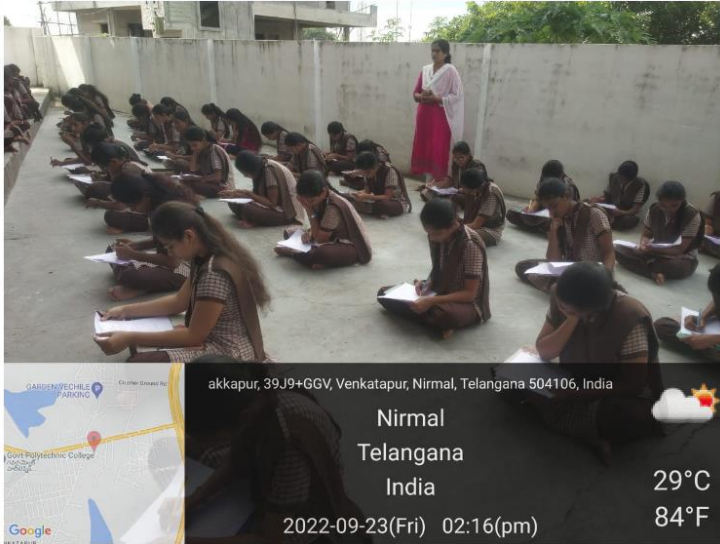

Telangana Social Welfare Residential Degree College for Women, Nirmal

Dist: Nirmal 504106

Sri E. Venkateshwarlu
MA, B.Ed, M. Phil.
Principal

Mobile: +91-7995660879
E-Mail:prl-rdcw-nrml-swrs@telangana.gov.in

PRINCIPAL
TELANGANA SOCIAL WELFARE
RESIDENTIAL DEGREE COLLEGE
FOR WOMEN: NIRMAL.